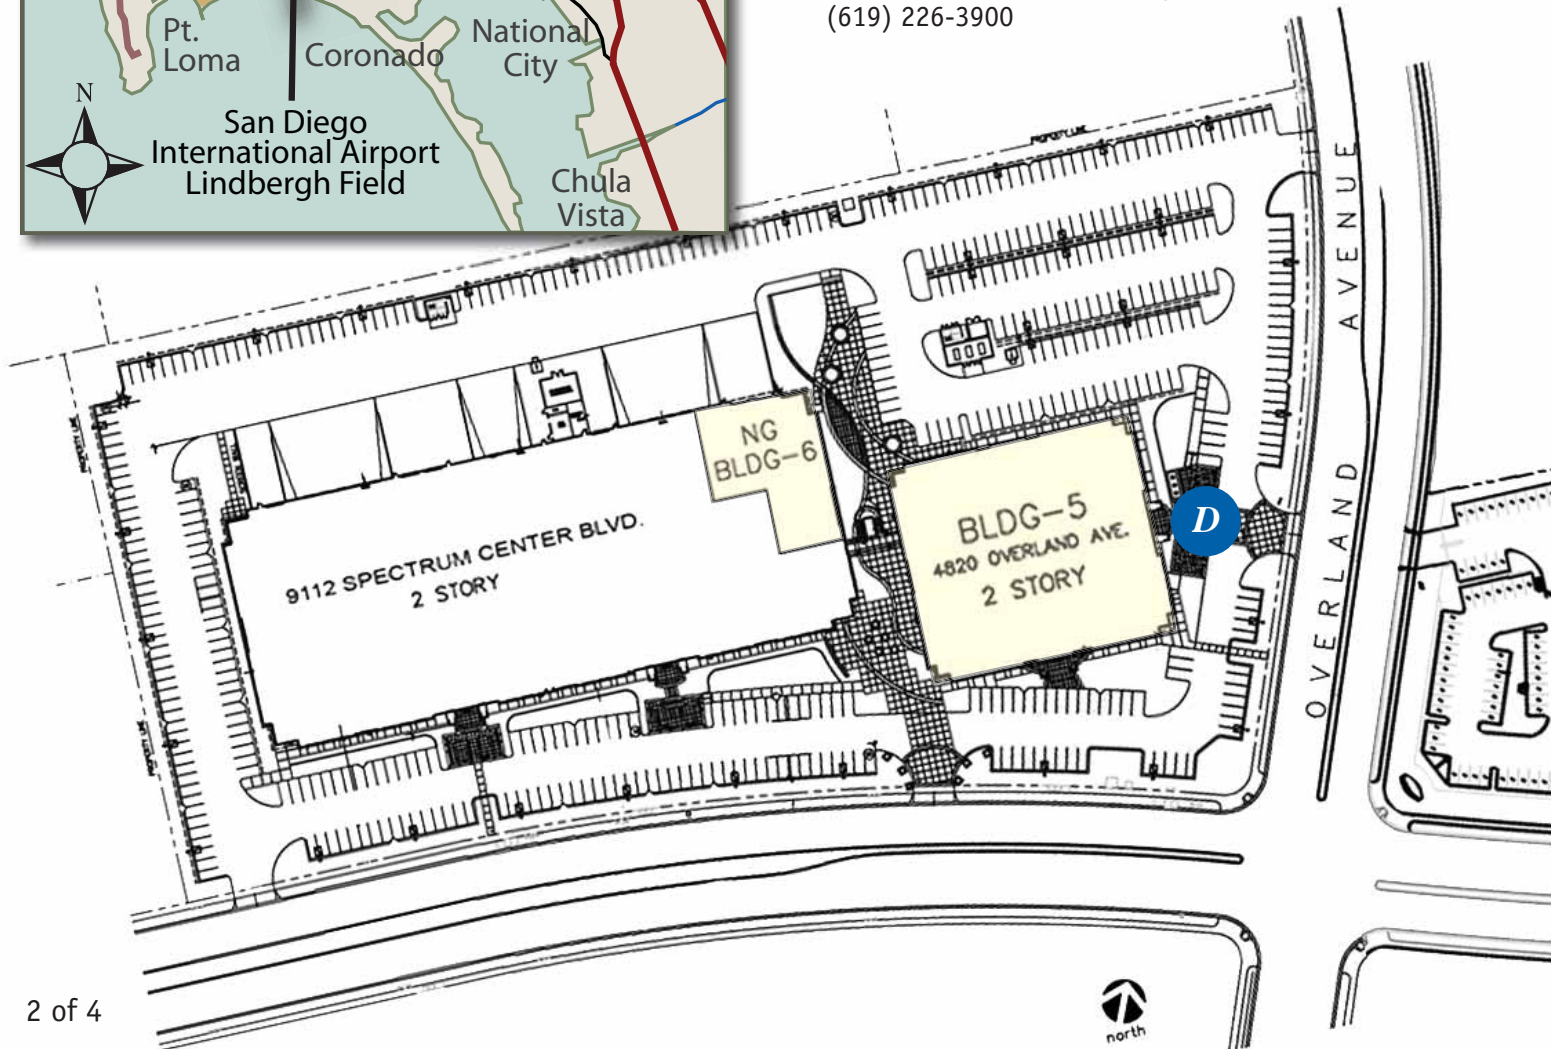

From East County

- Take I-8 WEST to I-15 NORTH
- Take I-15 NORTH to Balboa Avenue
- Travel WEST on Balboa Avenue to Ruffin Road
- Turn RIGHT on Ruffin Rd
- Turn LEFT on Spectrum Center Blvd
- Arrive at Northrop Grumman facility on RIGHT

San Diego Area Map

Area Attractions

- 1 QualComm Stadium**
9449 Friars Rd, San Diego, CA 92108
(619) 641-3100
- 2 Petco Park**
100 Park Blvd, San Diego, CA 92101
(619) 795-5000
- 3 Old Town San Diego**
(see Mission Valley map, page 3)
San Diego Avenue at Twiggs Street
(619) 220-5422
- 4 Gaslamp District**
410 Island Ave., San Diego, CA 92101
(619) 233-5227
- 5 Seaport Village**
879 W Harbor Dr, San Diego, CA 92101
(619) 235-4014
- 6 San Diego Zoo**
2920 Zoo Dr, San Diego, CA 92101
(619) 231-1515
- 7 Sea World**
500 Seaworld Drive, San Diego, CA, 92109
(619) 226-3900

Mission Valley Area Map

Area Accommodations

- 1 Courtyard Marriott*** (858) 573-0700
8651 Spectrum Center Blvd, San Diego, CA 92123
- 2 Sheraton 4-Points*** (858) 277-8888
8110 Aero Drive, San Diego, CA 92123
- 3 Residence Inn*** (858) 278-2100
5400 Kearny Mesa Rd, San Diego, CA 92111
- 4 Red Lion Hanalei Hotel** (619) 293-7302
2270 Hotel Circle North, San Diego, CA 92108