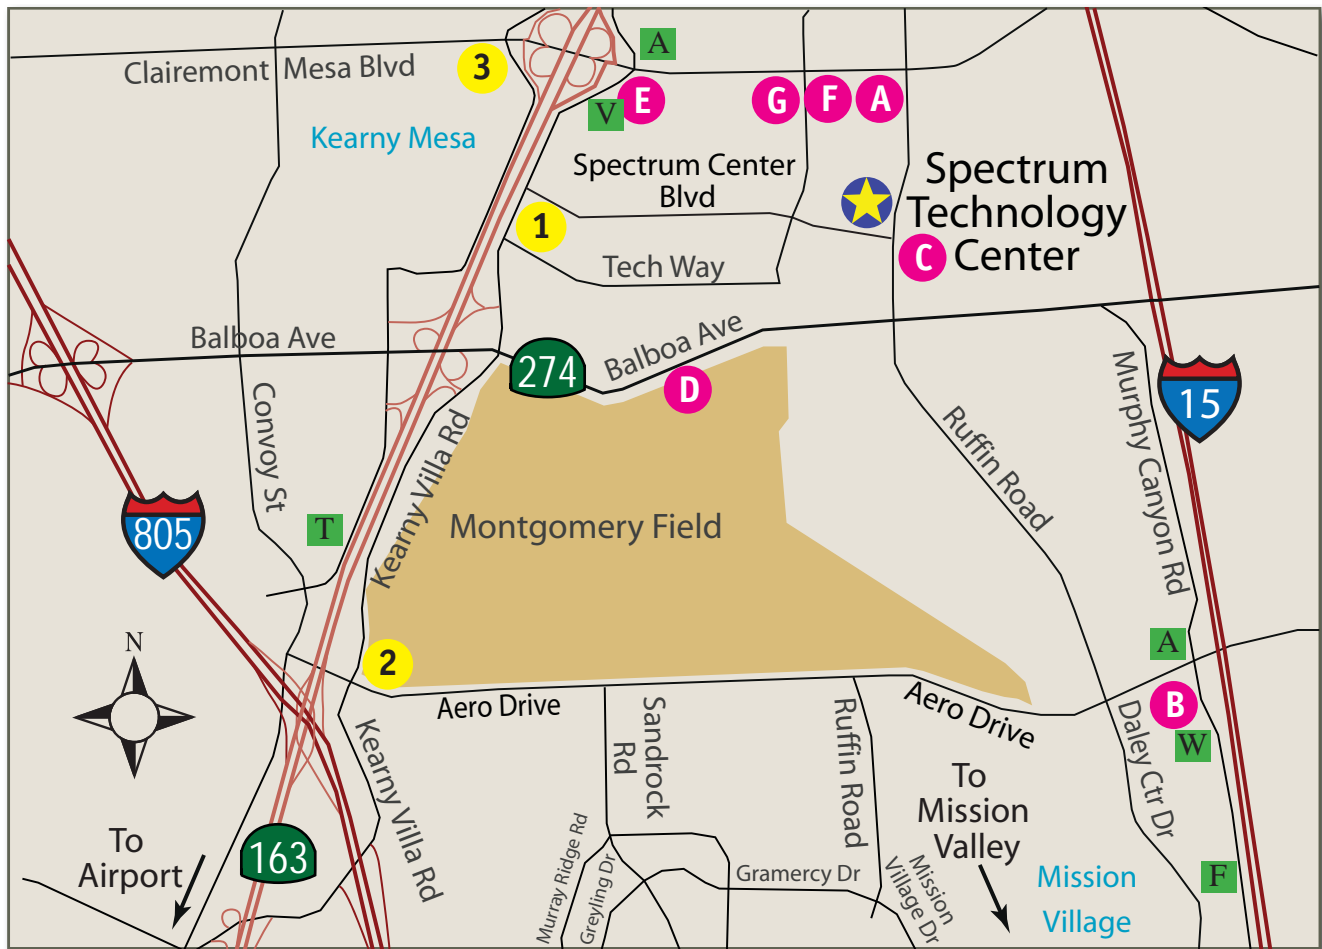

Mission Valley Area Map

Area Accommodations

- 1 Courtyard Marriott*** (858) 573-0700
8651 Spectrum Center Blvd, San Diego, CA 92123
- 2 Sheraton 4-Points*** (858) 277-8888
8110 Aero Drive, San Diego, CA 92123
- 3 Residence Inn*** (858) 278-2100
5400 Kearny Mesa Rd, San Diego, CA 92111
- 4 Red Lion Hanalei Hotel** (619) 293-7302
2270 Hotel Circle North, San Diego, CA 92108

* See Kearney Mesa map, page 4

For San Diego Chamber of Commerce information, go to <http://www.sdchamber.org/visitor/attract.html>

STC Site Map, Buildings 1-6

- Building 1: 4 Conference Rooms, 1 Training Room, 1 Command Center
- Building 2: 6 Conference Rooms, C2 Futures Lab
- Building 3: 9 Conference Rooms, 1 Demonstration Center; Security, Publications/Proposal Center, Print Shop, IT Department
- Building 4: 4 Conference Rooms; Credit Union/ATM, HR, Employee Lounge, Mail Room, Shipping/Receiving, Production Area, Fitness Center
- Building 5: 5 Conference Rooms; NCS Products Showroom, Manufacturing Area
- Building 6: High Bay Storage, Part Storage

- A** Main Lobby
- B** Cafeteria
- C** Visitor Parking
- D** Bldg Entrance

Kearney Mesa Area Map

Area Restaurants and Services

- A Food Court, Ruffin Road**
Coffee Bean, Carl's Jr., Subway, Giovanni's Pizza & more
- B Food Court, Aero Drive**
SW corner of Aero Dr & Murphy Canyon Rd
Brugers Bagels, Starbucks, McDonalds, & more
- C Studio Diner**
4701 Ruffin Rd, San Diego, CA 92123
(858) 715-6400
- D 94th Aero Squadron**
8885 Balboa Ave, San Diego, CA 92123
(858) 560-6771
- E Black Angus Steak House** (858) 279-3100,
Phillipi's Pizza Grotto (619) 281-3511,
Butcher Shop (858) 565-2272
Greek Palace (858) 573-0155
- F Food Court, Claremont**
SW corner Claremont Rd & Overland Ave:
Starbuck's, La Salsa, Panda Express, Red Brick
Pizza, & more
- G Food and Other Services**
UPS, 7-11 Store, Rubio's, Quizno Subs, Indian
Village Cuisine