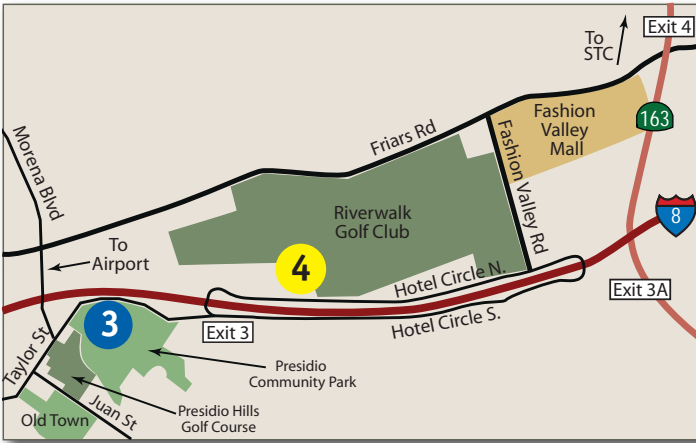

From East County

- Take I-8 WEST to I-15 NORTH
- Take I-15 NORTH to Balboa Avenue
- Travel WEST on Balboa Avenue to Ruffin Road
- Turn RIGHT on Ruffin Rd
- Turn LEFT on Spectrum Center Blvd
- Arrive at Northrop Grumman facility on RIGHT

San Diego Area Map

Area Attractions

- 1 QualComm Stadium**
9449 Friars Rd, San Diego, CA 92108
(619) 641-3100
- 2 Petco Park**
100 Park Blvd, San Diego, CA 92101
(619) 795-5000
- 3 Old Town San Diego**
(see Mission Valley map, page 3)
San Diego Avenue at Twiggs Street
(619) 220-5422
- 4 Gaslamp District**
410 Island Ave., San Diego, CA 92101
(619) 233-5227
- 5 Seaport Village**
879 W Harbor Dr, San Diego, CA 92101
(619) 235-4014
- 6 San Diego Zoo**
2920 Zoo Dr, San Diego, CA 92101
(619) 231-1515
- 7 Sea World**
500 Seaworld Drive, San Diego, CA, 92109
(619) 226-3900

Mission Valley Area Map

Area Accommodations

- 1 Courtyard Marriott*** (858) 573-0700
8651 Spectrum Center Blvd, San Diego, CA 92123
- 2 Sheraton 4-Points*** (858) 277-8888
8110 Aero Drive, San Diego, CA 92123
- 3 Residence Inn*** (858) 278-2100
5400 Kearny Mesa Rd, San Diego, CA 92111
- 4 Red Lion Hanalei Hotel** (619) 293-7302
2270 Hotel Circle North, San Diego, CA 92108