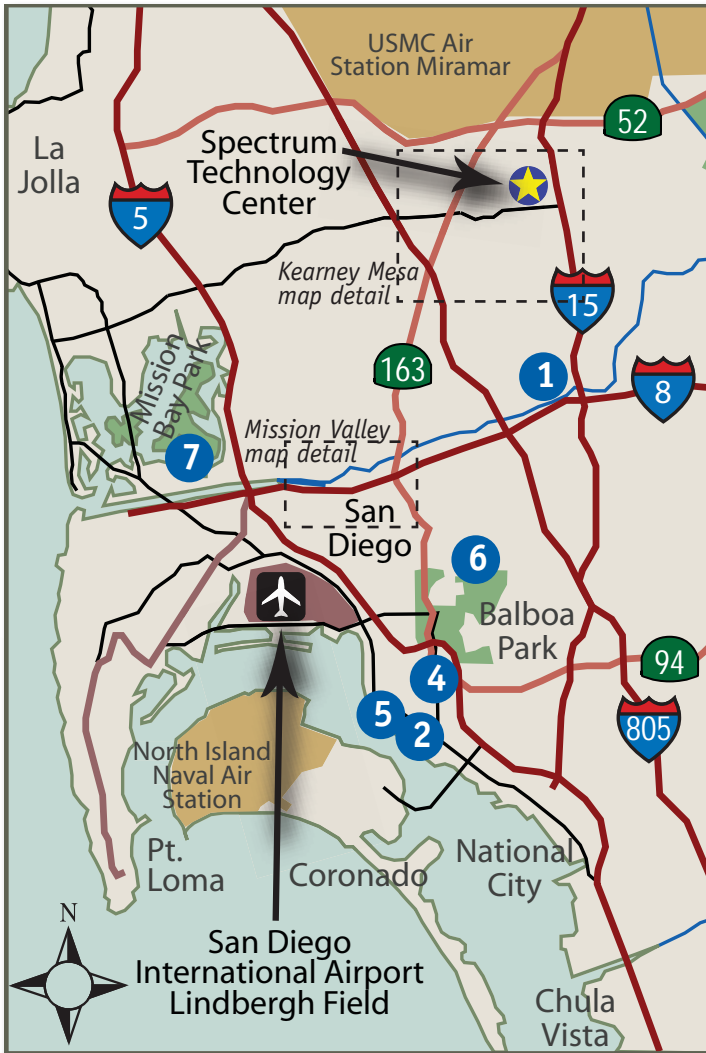

From North County Inland

- Take I-15 SOUTH to Balboa Avenue WEST (CA-274)
- Travel WEST on Balboa Avenue to Ruffin Road
- Turn RIGHT on Ruffin Rd (NORTH)
- Turn LEFT on Spectrum Center Blvd
- Arrive at Northrop Grumman facility on RIGHT

From South County Inland

- Take I-15 NORTH to Balboa Avenue WEST (CA-274)
- Travel WEST on Balboa Avenue to Ruffin Road
- Turn RIGHT on Ruffin Rd
- Turn LEFT on Spectrum Center Blvd
- Arrive at Northrop Grumman facility on RIGHT

From East County

- Take I-8 WEST to I-15 NORTH
- Take I-15 NORTH to Balboa Avenue
- Travel WEST on Balboa Avenue to Ruffin Road
- Turn RIGHT on Ruffin Rd
- Turn LEFT on Spectrum Center Blvd
- Arrive at Northrop Grumman facility on RIGHT

San Diego Area Map

Area Attractions

- 1 QualComm Stadium**
9449 Friars Rd, San Diego, CA 92108
(619) 641-3100
- 2 Petco Park**
100 Park Blvd, San Diego, CA 92101
(619) 795-5000
- 3 Old Town San Diego**
(see Mission Valley map, page 3)
San Diego Avenue at Twiggs Street
(619) 220-5422
- 4 Gaslamp District**
410 Island Ave., San Diego, CA 92101
(619) 233-5227
- 5 Seaport Village**
879 W Harbor Dr, San Diego, CA 92101
(619) 235-4014
- 6 San Diego Zoo**
2920 Zoo Dr, San Diego, CA 92101
(619) 231-1515
- 7 Sea World**
500 Seaworld Drive, San Diego, CA, 92109
(619) 226-3900