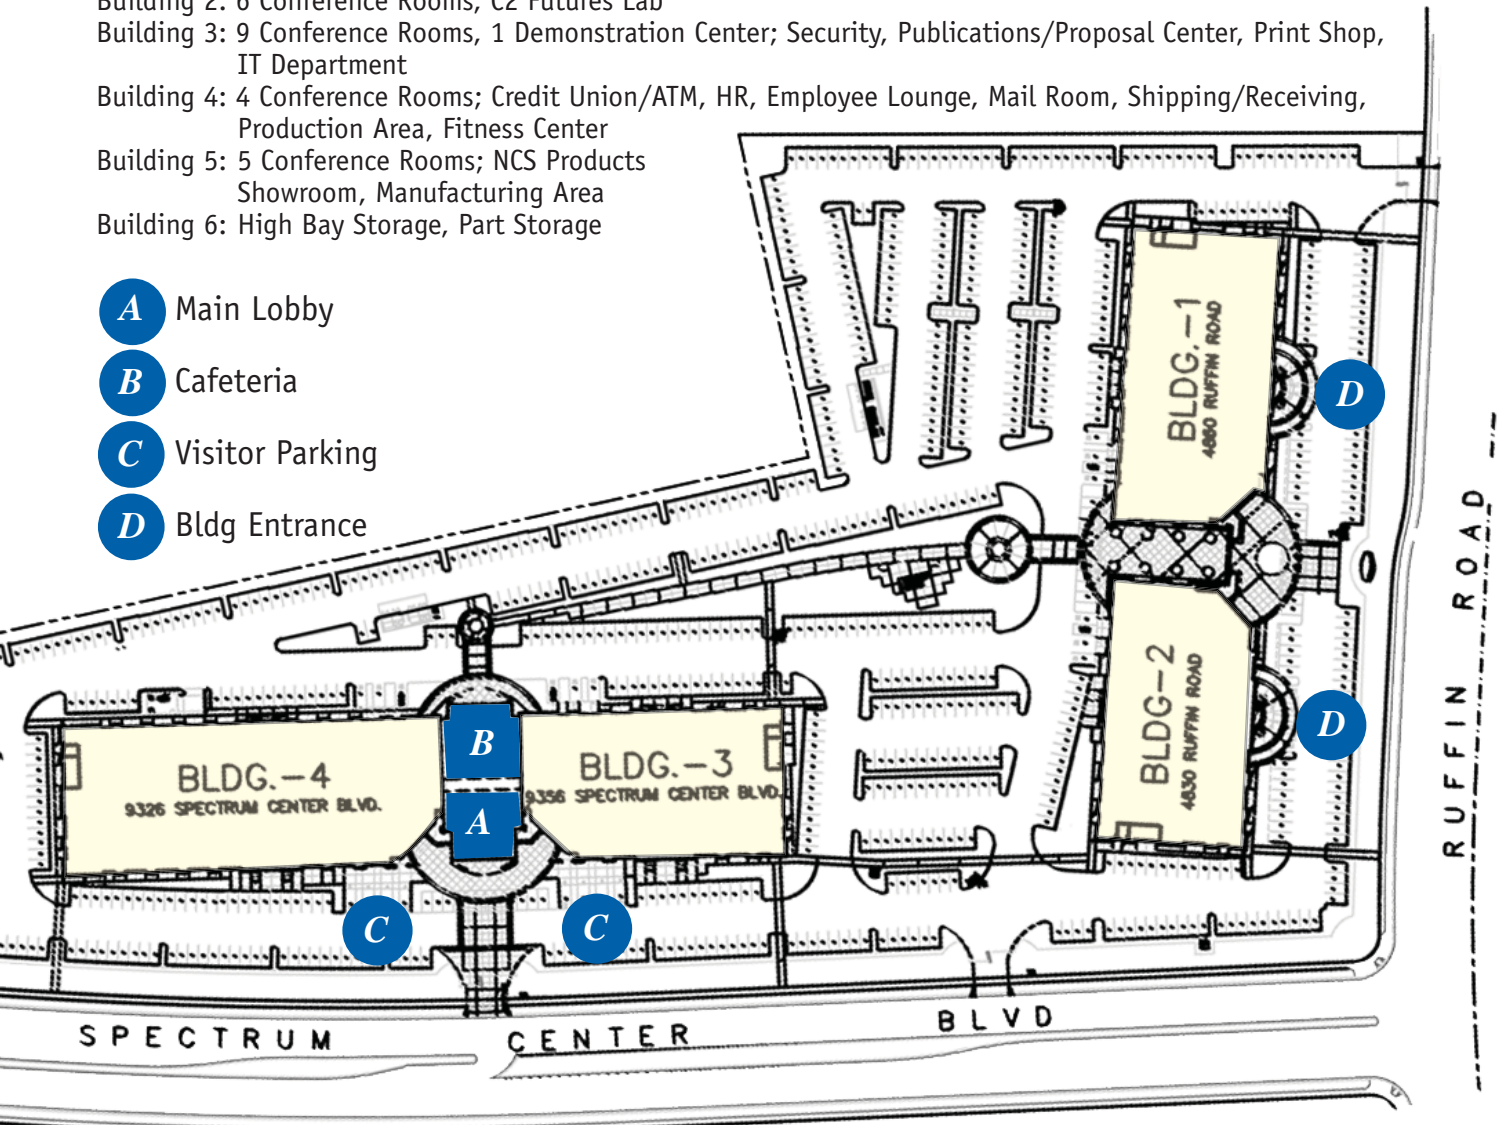

STC Site Map, Buildings 1-6

- Building 1: 4 Conference Rooms, 1 Training Room, 1 Command Center
- Building 2: 6 Conference Rooms, C2 Futures Lab
- Building 3: 9 Conference Rooms, 1 Demonstration Center; Security, Publications/Proposal Center, Print Shop, IT Department
- Building 4: 4 Conference Rooms; Credit Union/ATM, HR, Employee Lounge, Mail Room, Shipping/Receiving, Production Area, Fitness Center
- Building 5: 5 Conference Rooms; NCS Products Showroom, Manufacturing Area
- Building 6: High Bay Storage, Part Storage

- **A** Main Lobby
- **B** Cafeteria
- **C** Visitor Parking
- **D** Bldg Entrance